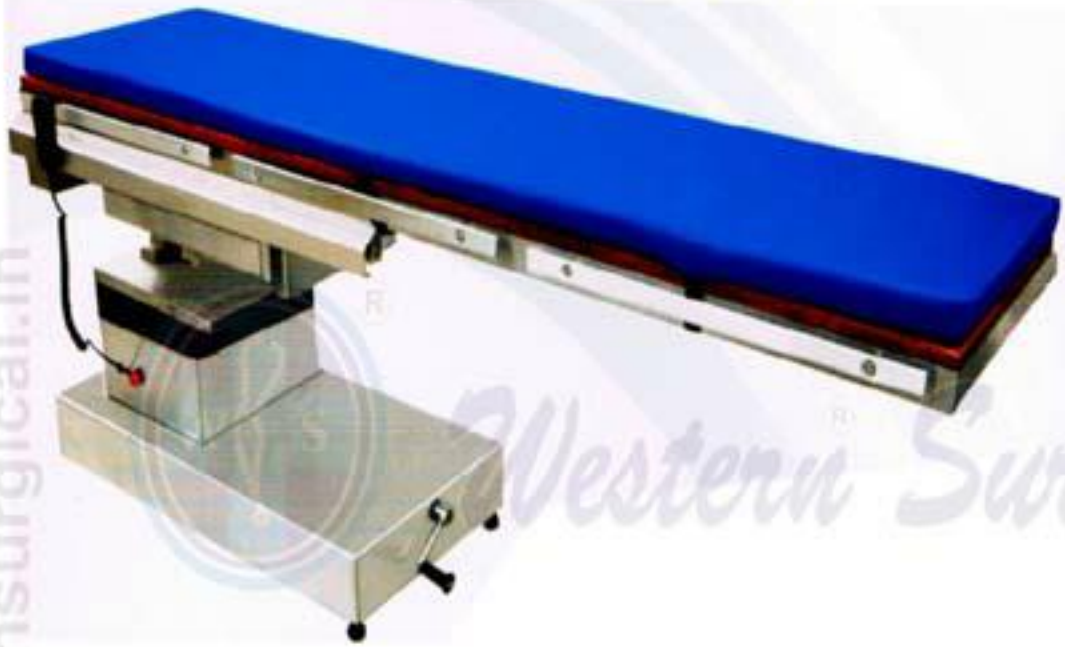

Electro Hydraulic O.T. Table With Longitudinal & Lateral Top Slide 8007

P 18 A

www.westernsurgical.in

Western Surgical