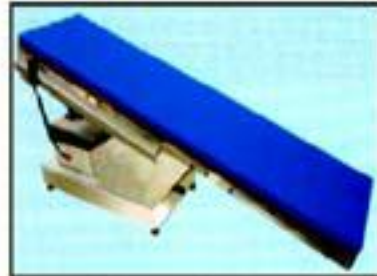

Electro Hydraulic O.T. Table With Longitudinal & Lateral Top Slide 8007

P 18 A

www.westernsurgical.in

Western Surgical