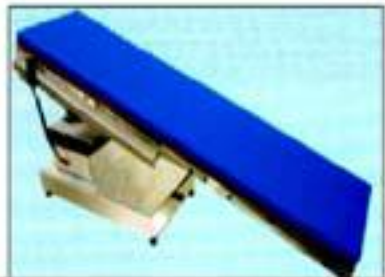

Electro Hydraulic O.T. Table With Longitudinal & Lateral Top Slide 8007

P 18 A

www.westernsurgical.in

Western Surgical