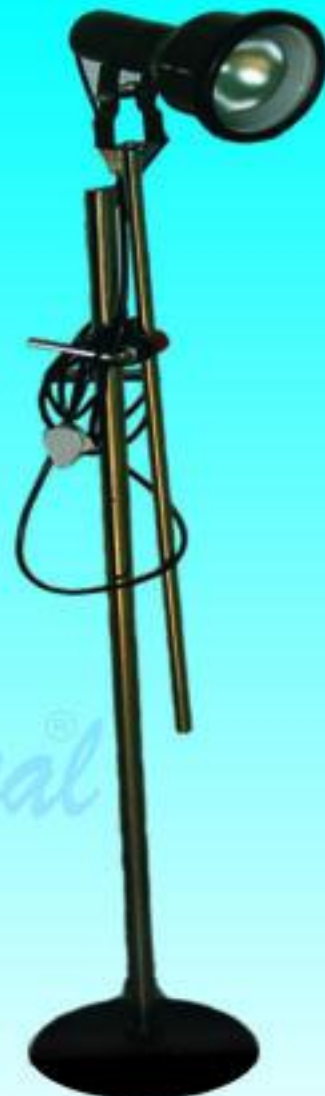

Angel Point Lamp
Doctor Type &
Helmet Type

Stand Model Light
Halogen
Lamp 12v x 55w

Stand Model Light
Regular
Lamp 150W.