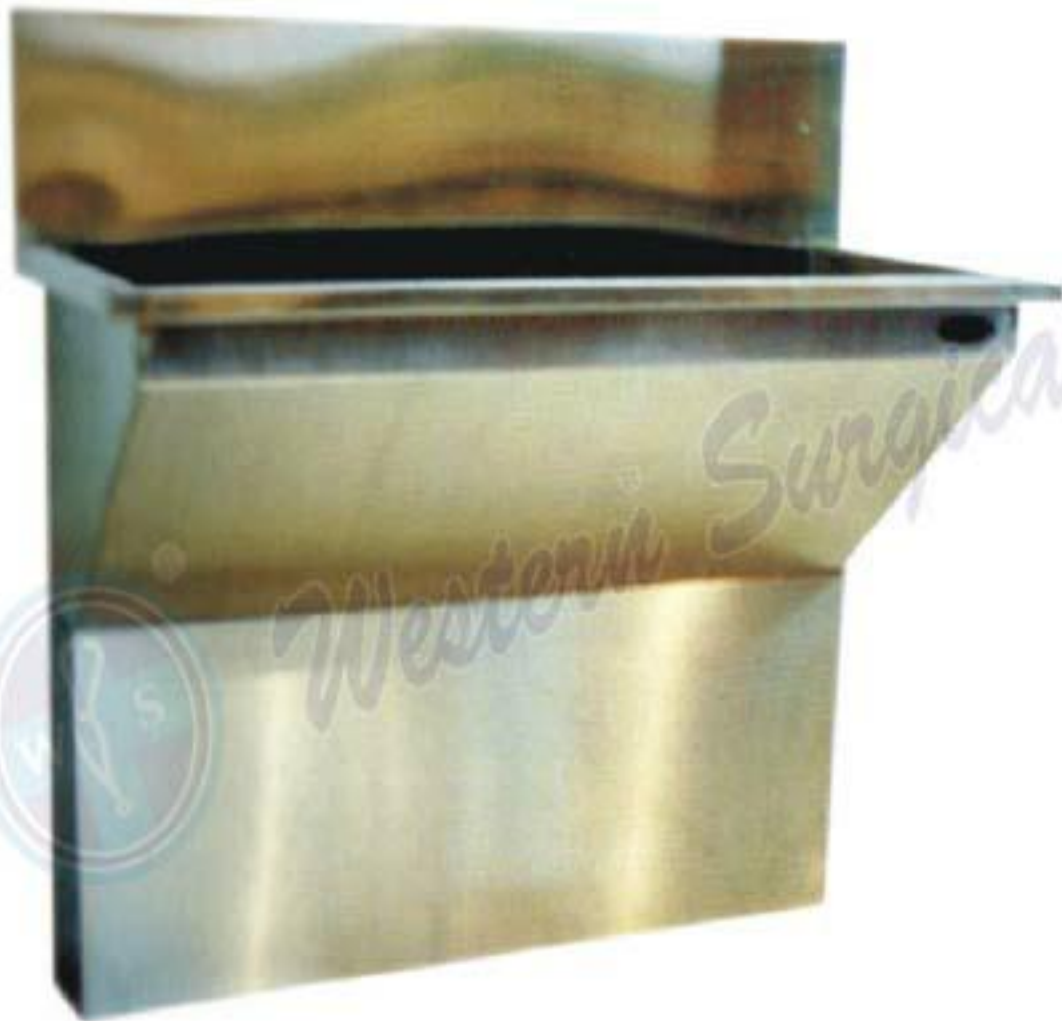

WS - X13 SCRUB SINK

P 20 A

www.westernsurgical.in