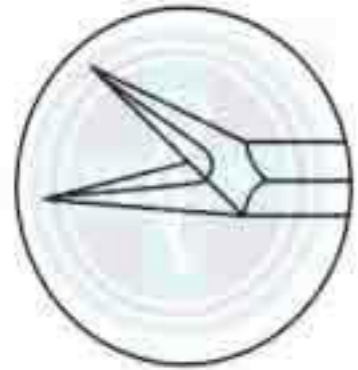

Otology Instruments

P 73 A

EX-1198
FINE STRAIGHT

EX-1199
LEFT CURVED

EX-1200
RIGHT CURVED

EX-1201
FINE UPWARD

**MICRO AURAL
SCISSORS
EXTRA FINE**