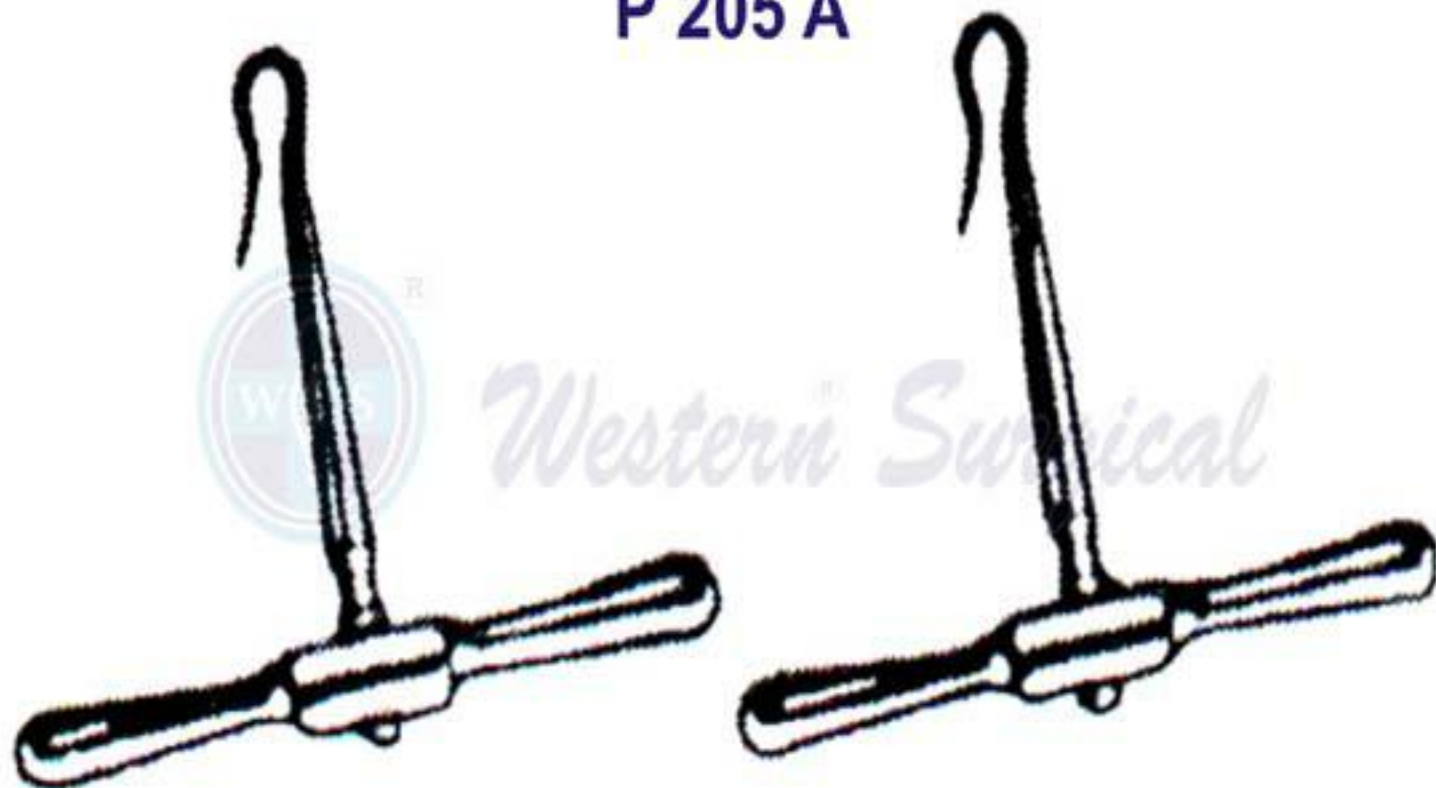

**Instruments For Wire
Gigli Saw Handle Pair
P 205 A**

www.westernsurgical.in