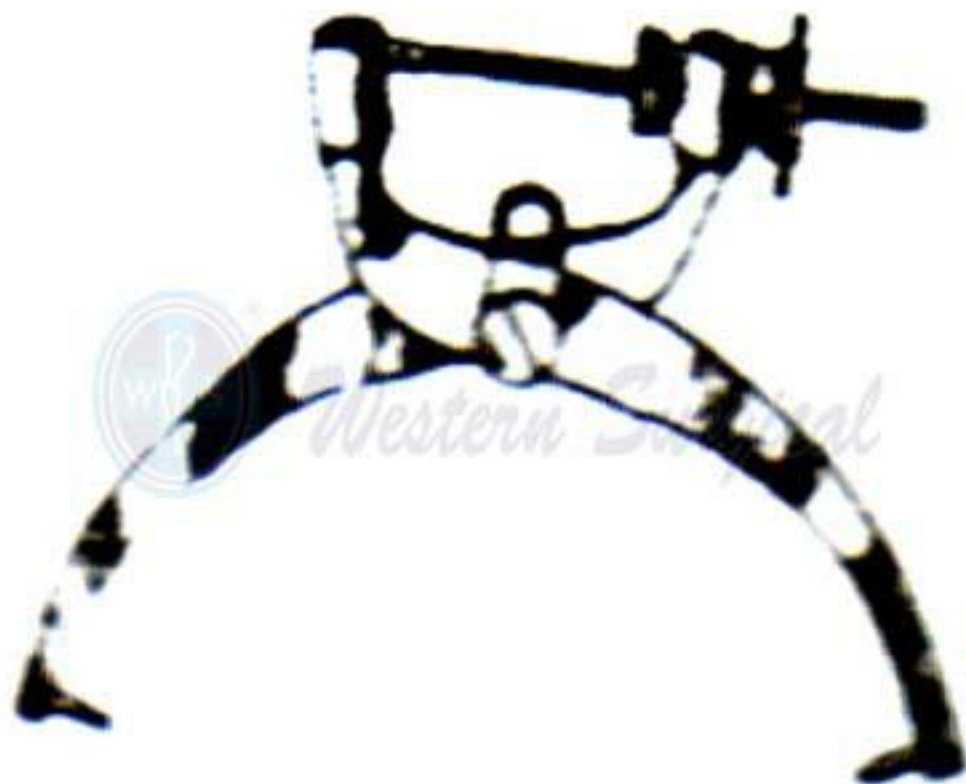

Crutch Field Tong P 185 A

www.westernsurgical.in