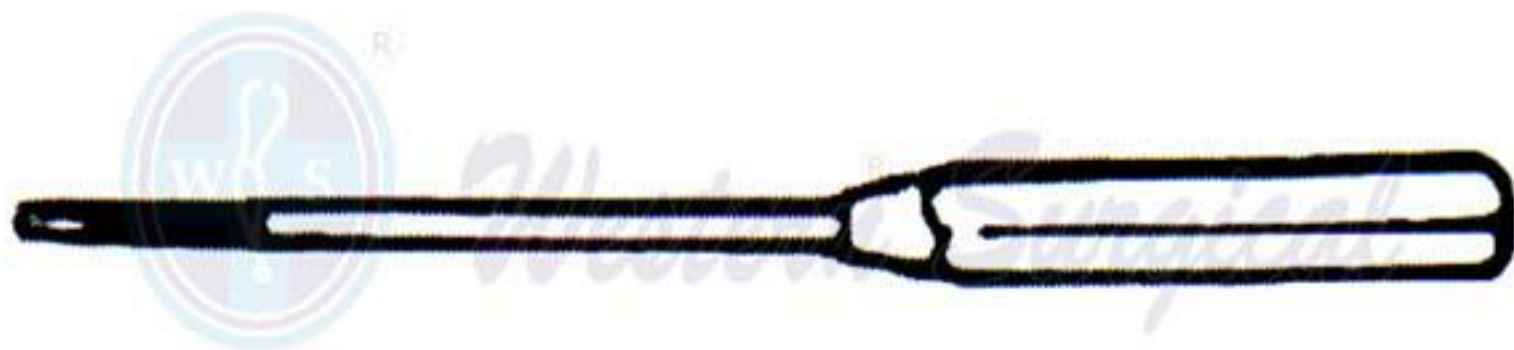

# Screws Driver P 170 A

[www.westernsurgical.in](http://www.westernsurgical.in)