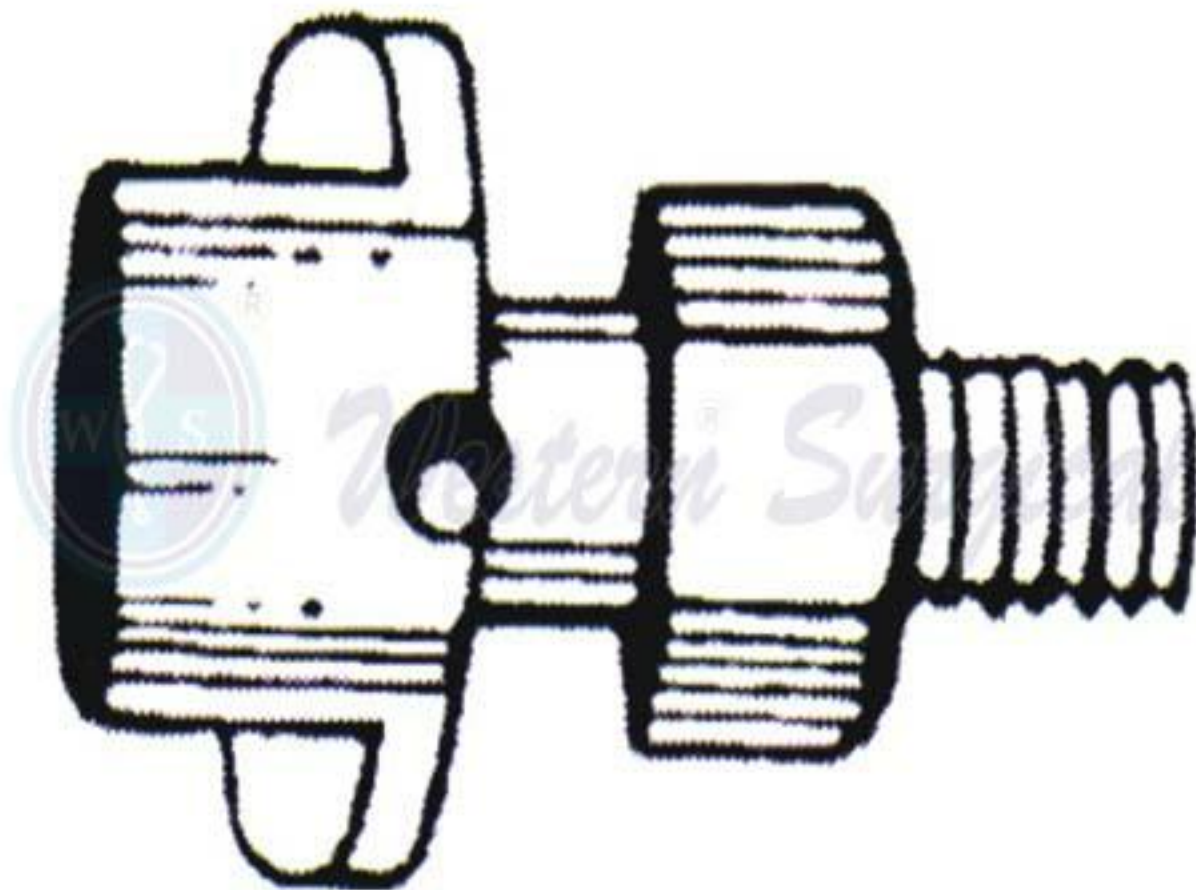

Single Pin Fixation Bolt

P 137 A

www.westernsurgical.in