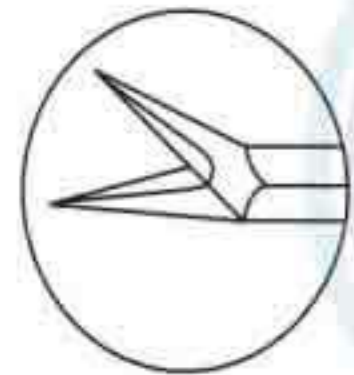

Otology Instruments

P 65 A

1115

FINE STRAIGHT

1116

LEFT CURVED

1117

RIGHT CURVED