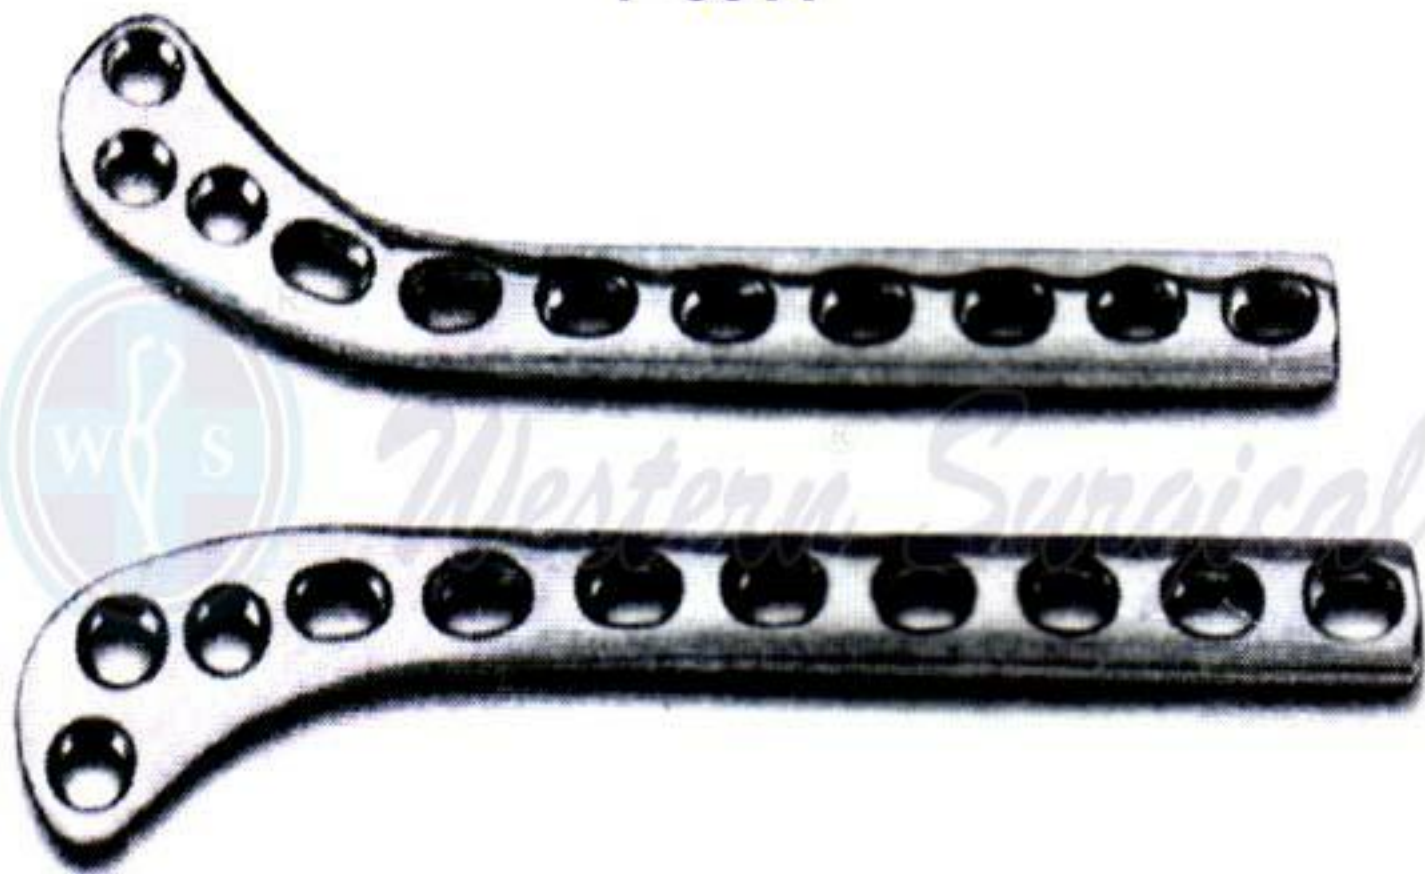

# Hockey Plate (D.C. HOLE)

P 66 A

[www.westernsurgical.in](http://www.westernsurgical.in)