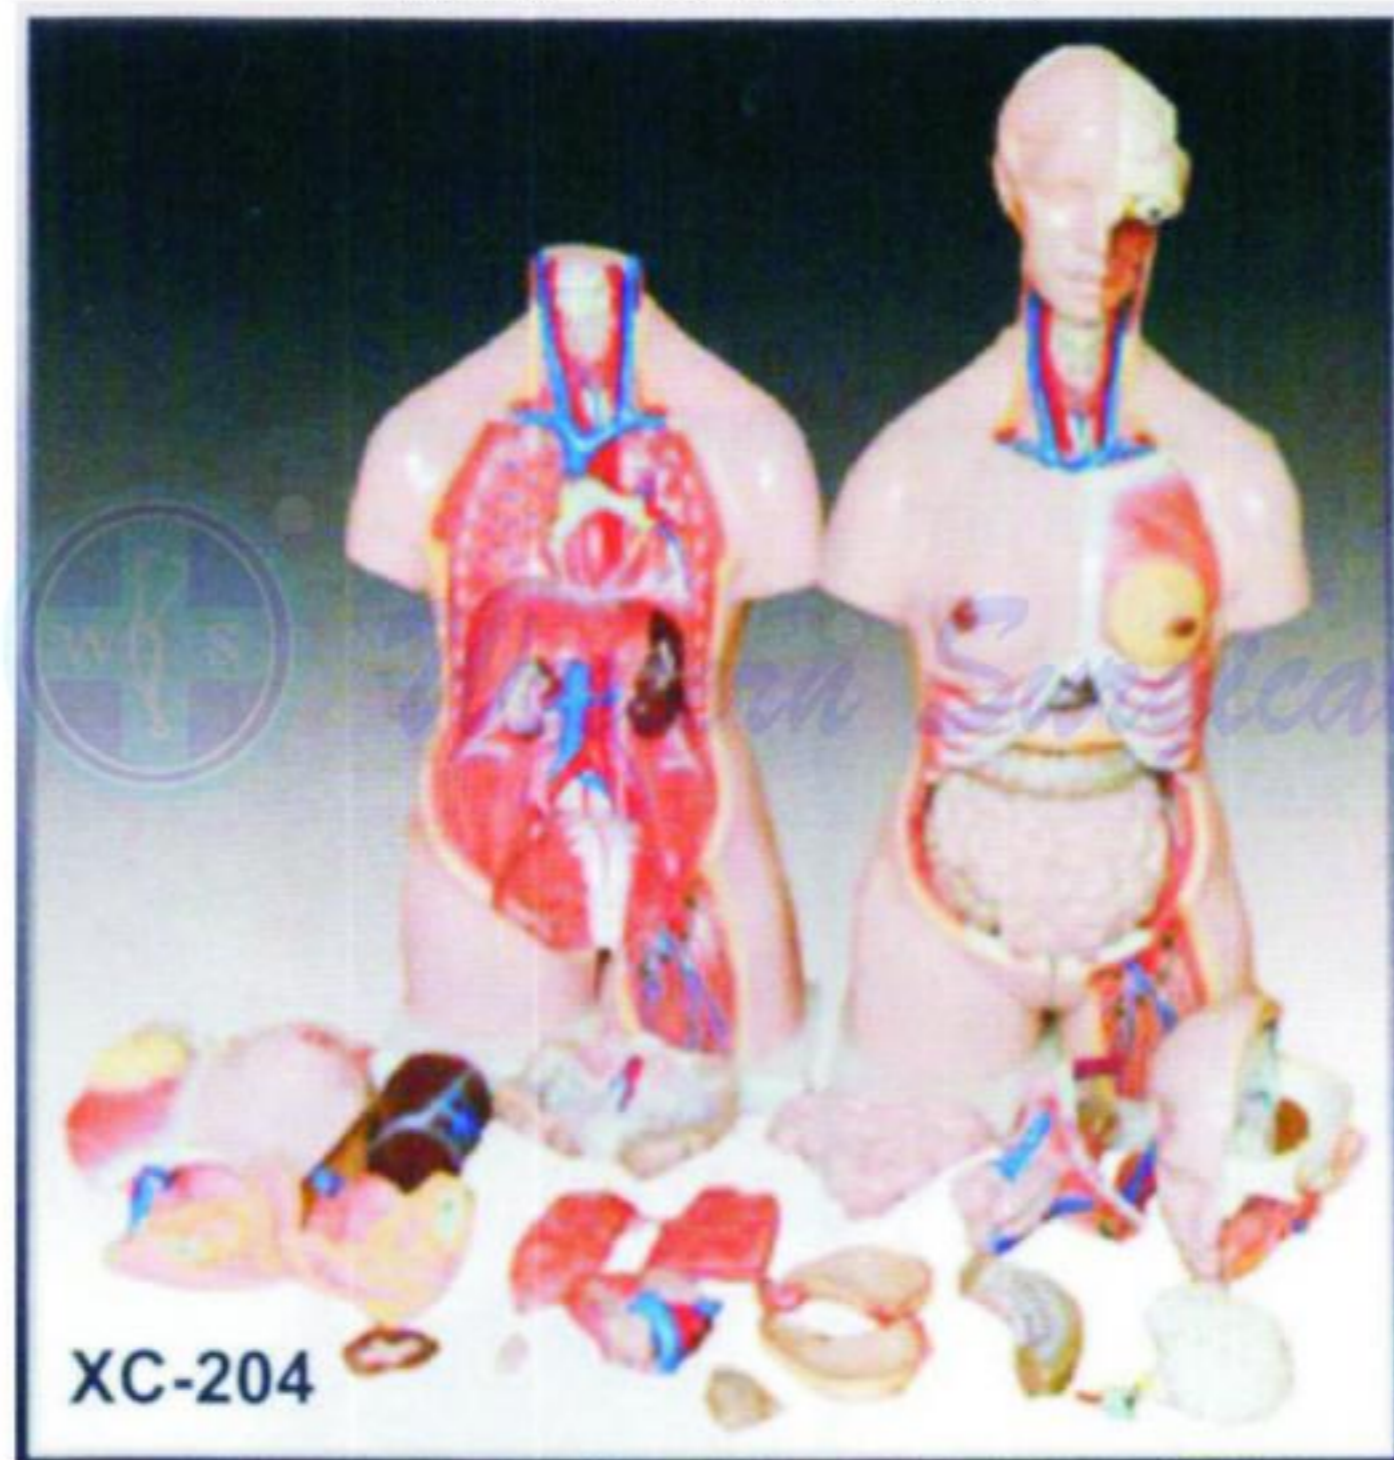

**UNISEX TORSO 23 PARTS 85CM XC 204 P 9 A**  
**Rs. 13190.00**

[www.westernsurgical.in](http://www.westernsurgical.in)