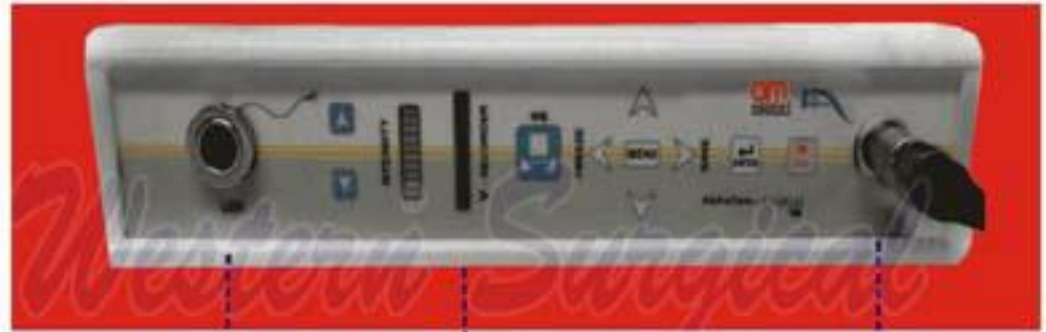

ALPHACAM DLX - 169 P 3 A

Fibre Optic Cable
Input

Camera support SD card dynamic and Static Storage, it is convenient for the operation data Storage.

Camera Connector for highest patient safety in all disciplines.

Exclusive SD single chip DVI digital Output interface, Resolution is 600 lines (DVI for HD video camera output)