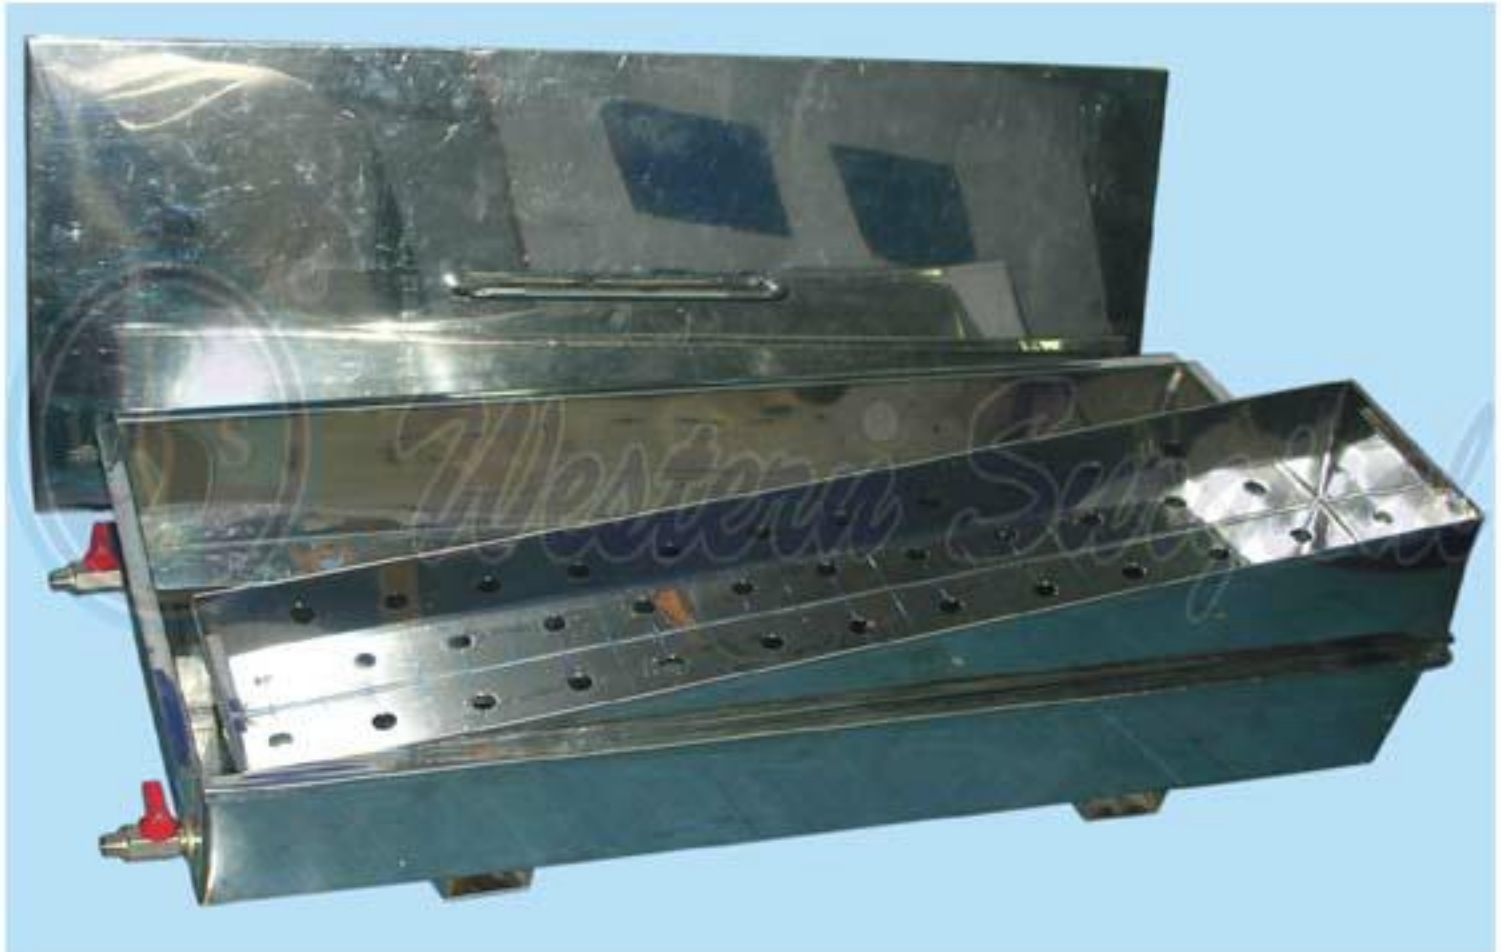

Cidex Tray 2 in 1 Lapro/Urology P 35 D

www.westernsurgical.in