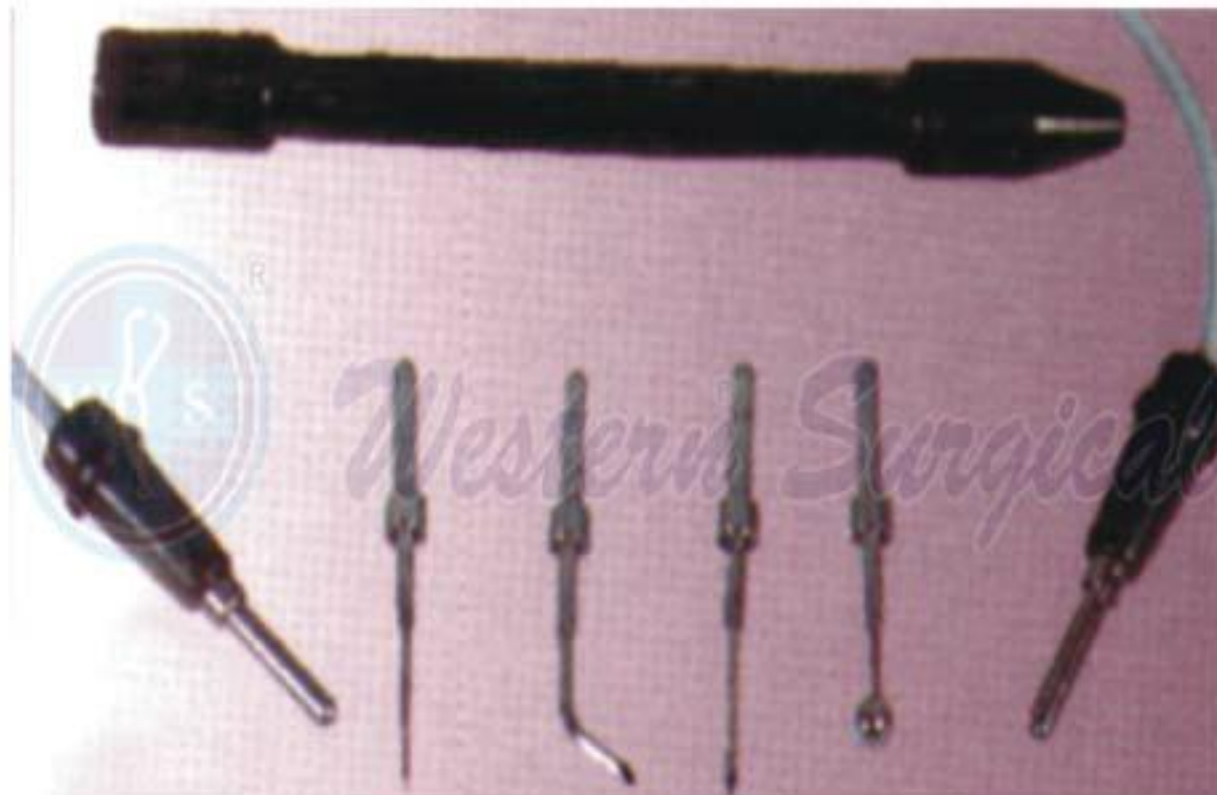

Imported Range Monopolar Chuck Handle P 143 A

www.westernsurgical.in