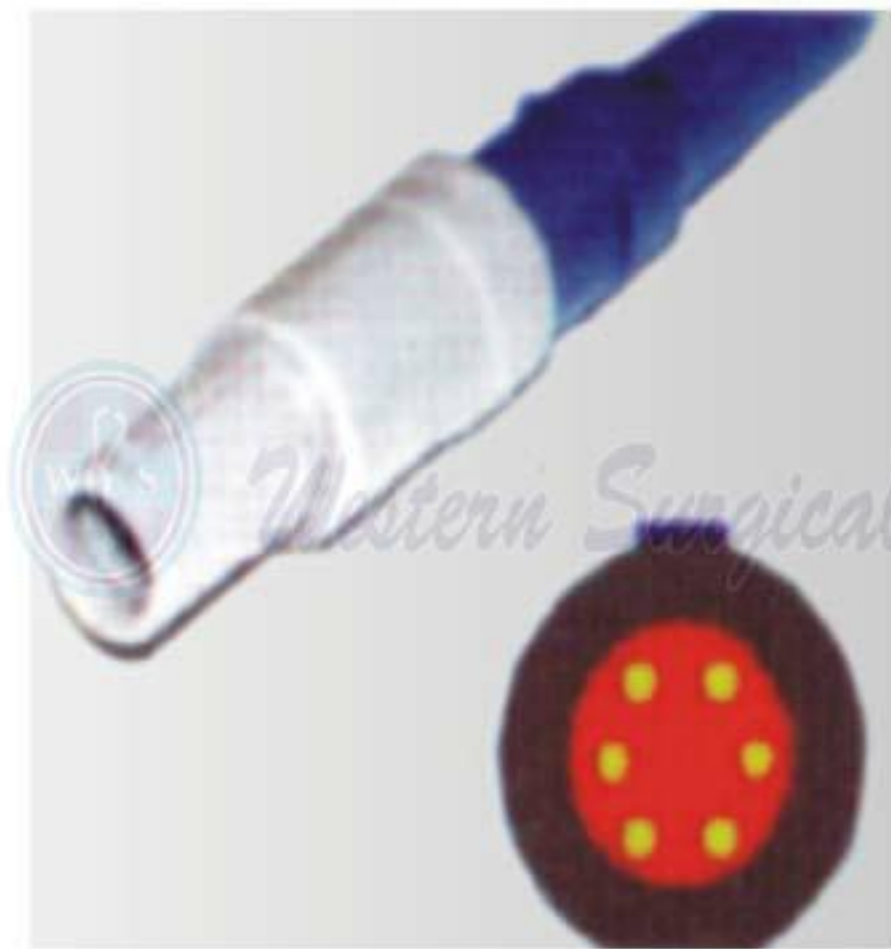

Instrument end Connector Available

L & T

P 75 A

www.westernsurgical.in